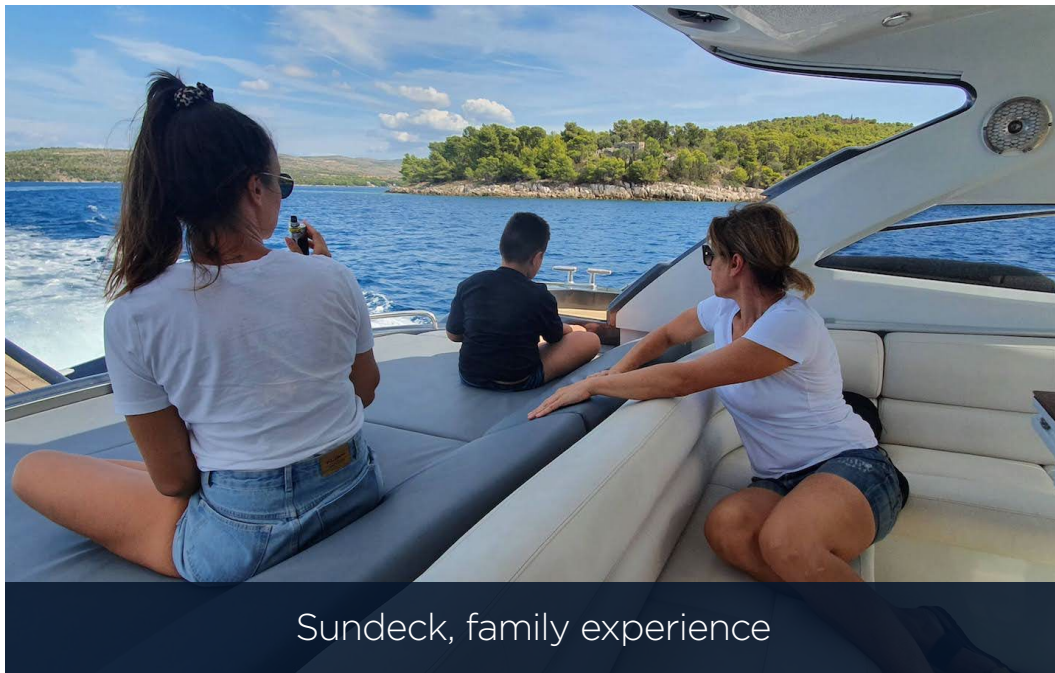

# KEY SERVICE FEATURES

- Professional skipper
- Tailor-made itinerary
- Fast-lan boarding, Flex check-in
- Hand-picked restaurants for outdoor dining
- Access to secluded coves & pristine beaches
- Exclusivity & privacy

# NEW 2021 FULL REFIT

- New paint - Space grey
- New teak deck
- New navigation systems
- New sound system
- New underwater lights

Sundeck, family experience

Your pro skipper

PERSHING 50, Reaching destination