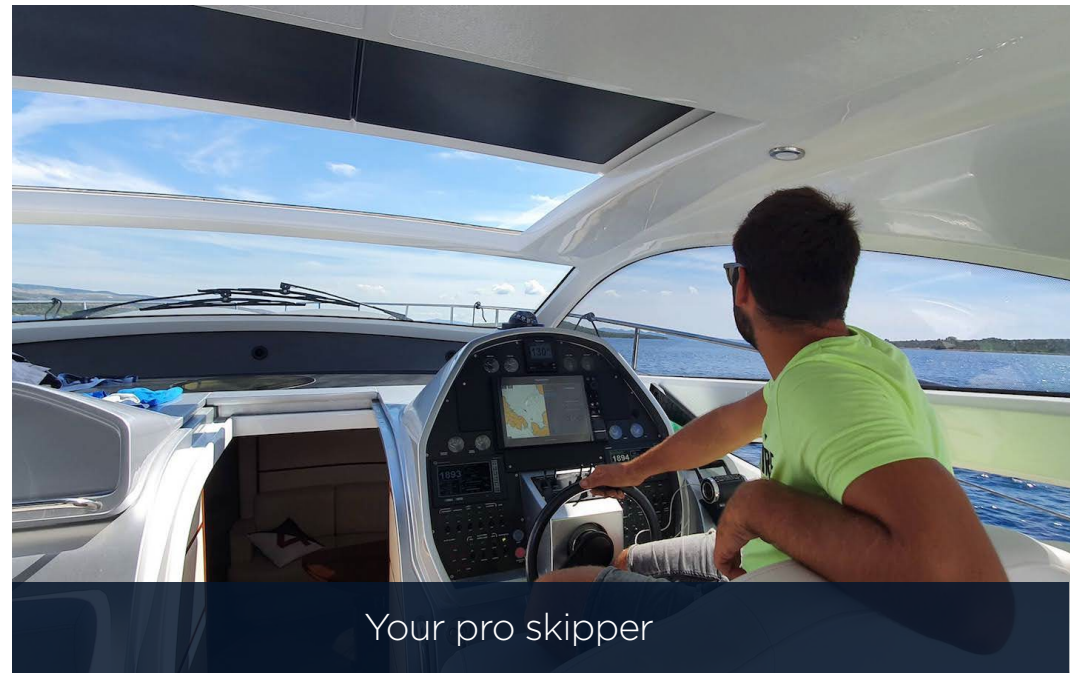

# PERSHING 50

CROYACHTING

REACH THE DESTINATION

**LOA. 15,23M**

3 cabins

6 berths + crew

**MAN. 2x800HP**

fast - fun - style

# KEY SERVICE FEATURES

- Professional skipper
- Tailor-made itinerary
- Fast-lan boarding, Flex check-in
- Hand-picked restaurants for outdoor dining
- Access to secluded coves & pristine beaches
- Exclusivity & privacy

# NEW 2021 FULL REFIT

- New paint - Space grey
- New teak deck
- New navigation systems
- New sound system
- New underwater lights

Sundeck, family experience

Your pro skipper

PERSHING 50, Reaching destination